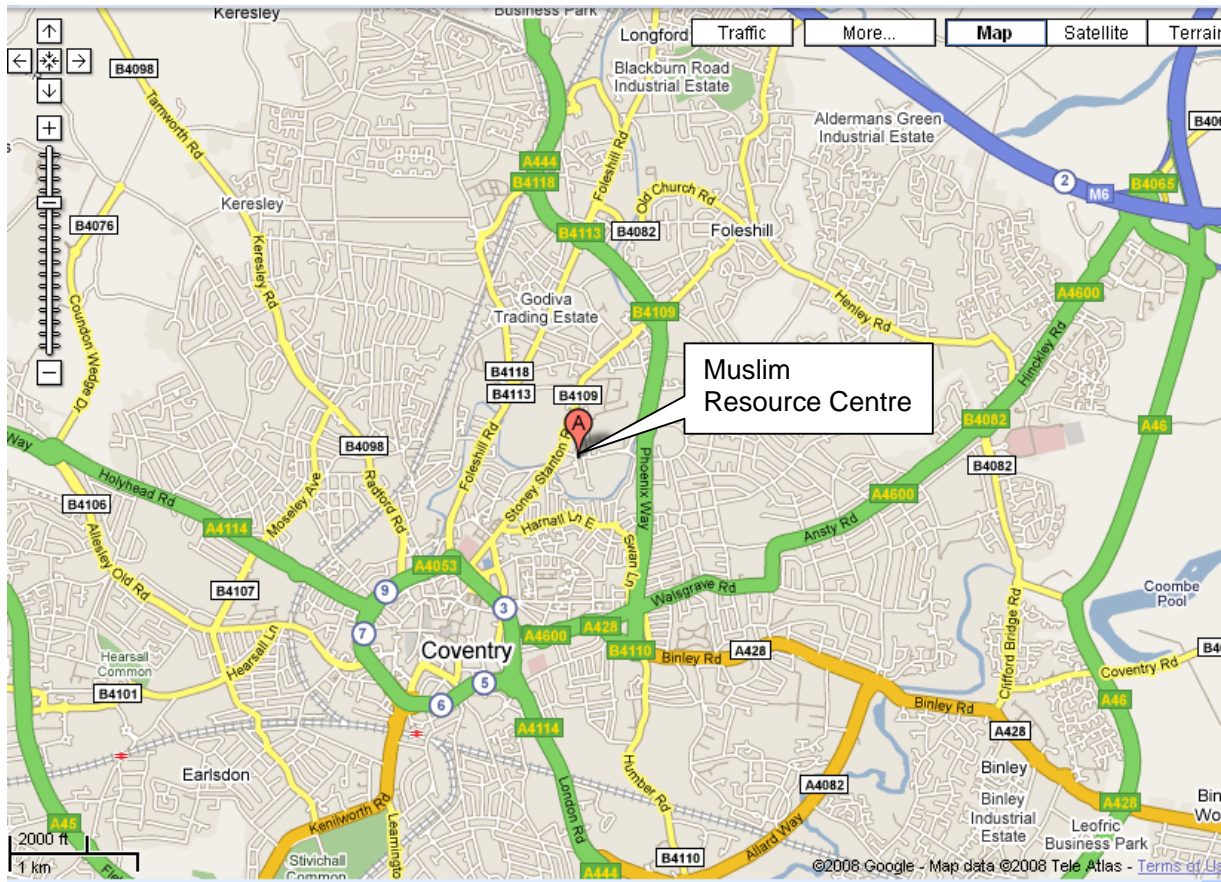

# Practicalities

Venue location

For directions or online map please see; <http://www.multimap.com/maps/> and type in the postcode

**The Muslim Resource Centre, Red Lane, Coventry CV6 5EE**

Plenty of free car parking is available at the Muslim Resource Centre

There is an easy bus service from the railway station...

- 1) From right outside of the station, catch the Number 27 bus to Pool Meadow (bus station)
- 2) At the bus station catch the Number 21 bus and jump off at Stoney Stanton Road, just after the Canal bridge and at the end of Red Lane.