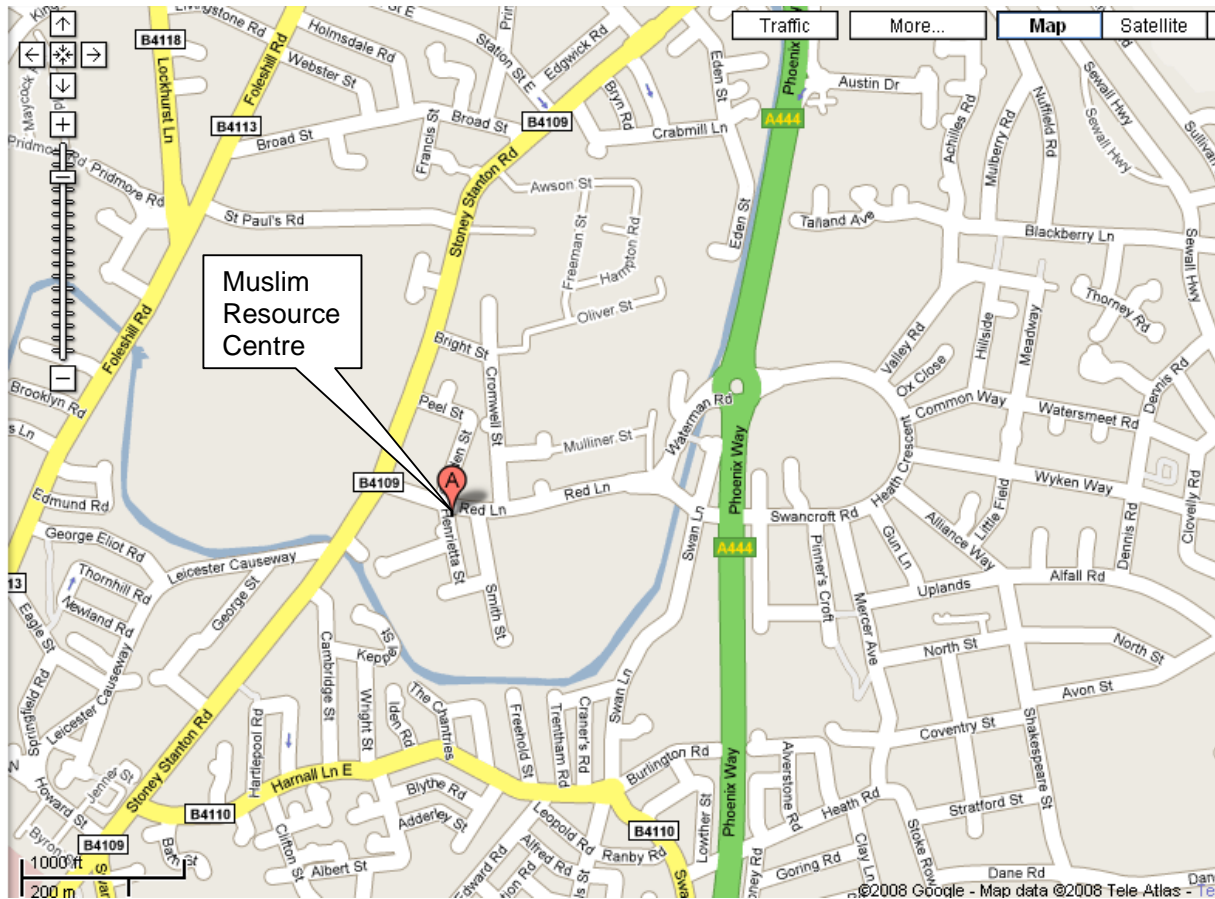

# Practicalities

Venue location

For directions or online map please see; <http://www.multimap.com/maps/> and type in the postcode

**The Muslim Resource Centre, Red Lane, Coventry CV6 5EE**

Plenty of free car parking is available at the Muslim Resource Centre

There is an easy bus service from the railway station...

- 1) From right outside of the station, catch the Number 27 bus to Pool Meadow (bus station)
- 2) At the bus station catch the Number 21 bus and jump off at Stoney Stanton Road, just after the Canal bridge and at the end of Red Lane.

The Muslim resource Centre is just across the road and is a large building in it's own car park.